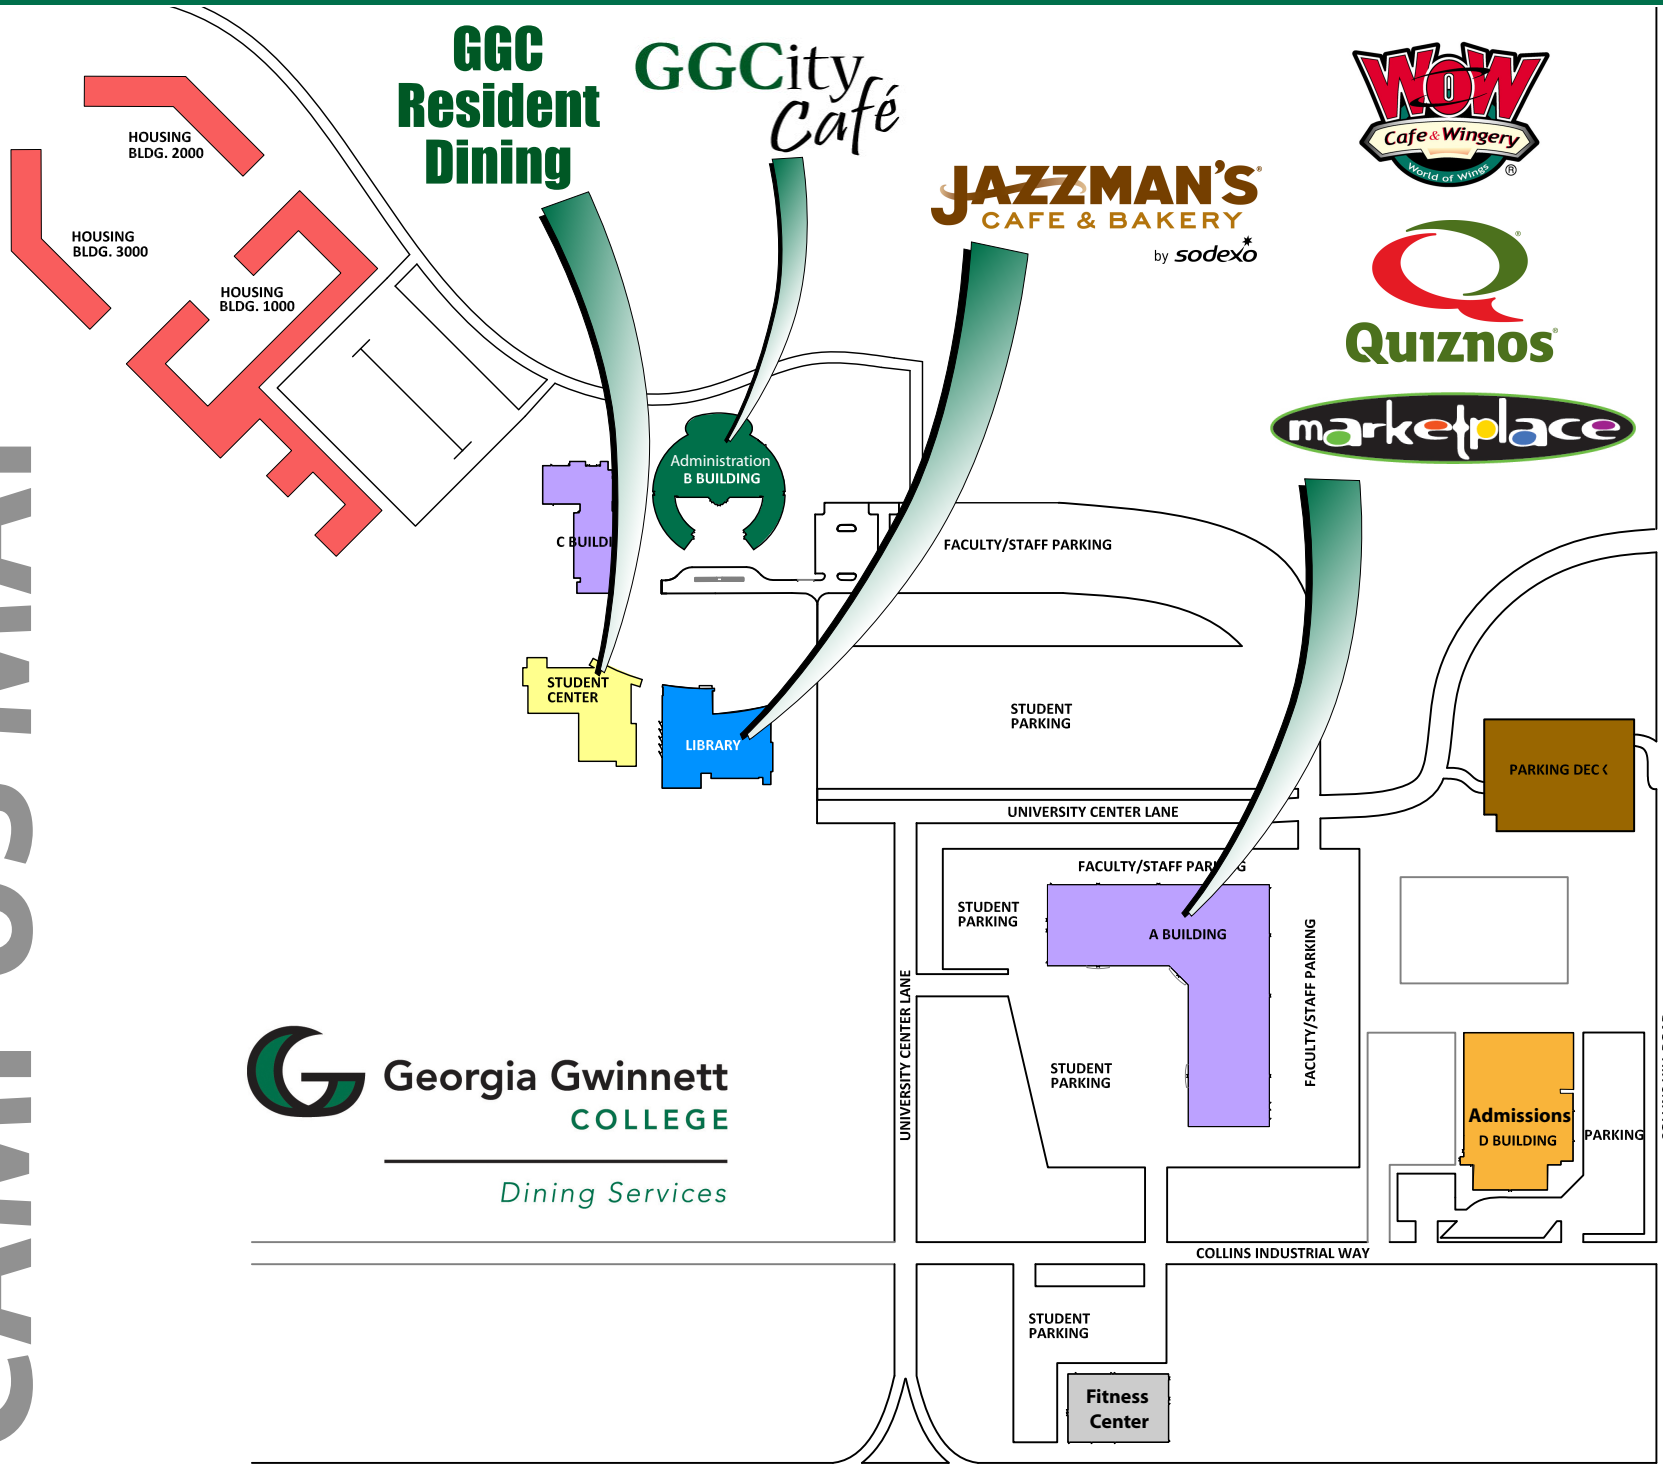

CAMPUS MAP

 **Georgia Gwinnett
COLLEGE**
Dining Services

GGC
Resident
Dining

GGC
City
Café

HOUSING
BLDG. 2000

HOUSING
BLDG. 3000

HOUSING
BLDG. 1000

C BUILDING